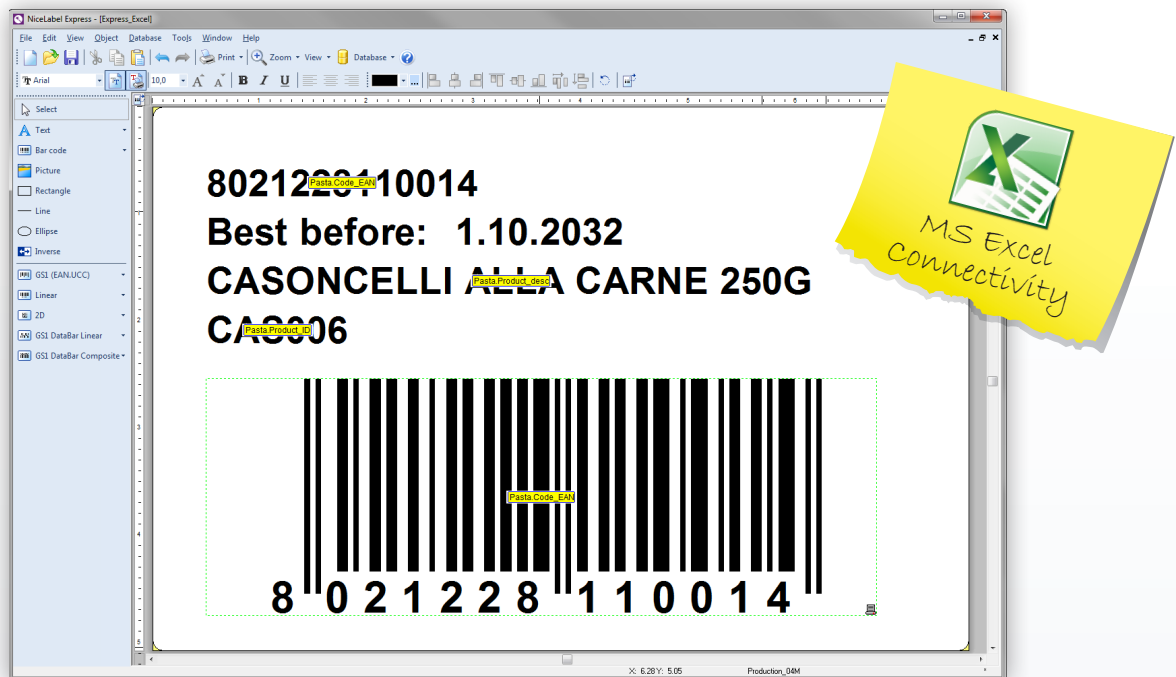

6

NiceLabel DESIGNER EXPRESS

**The most affordable way to print labels
from a database**

The Full Spectrum of Labeling Software

NiceLabel 

Basic labeling for small business

Design basic barcode labels in minutes and use Microsoft Excel as a simple database.

Benefits

Easily create bar code labels

Designer Express wizards help you quickly and easily design labels. You can start printing finished labels in minutes.

Use Excel as a database

You're already familiar with MS Excel, why not use it to improve your labeling? Rather than create 10 identical labels, design 1 and use 10 rows of spreadsheet data.

Print to any type of printer

Designer Express delivers maximum performance and control of label printers when used with NiceDrivers. You can also use any laser or inkjet printer.

Solves basic labeling needs

Designer Express includes all common 1D, 2D, and composite bar codes. Variable text and bar code fields support database, prompts, counters and date/time stamps.

Download your free trial today.

www.nicelabel.com